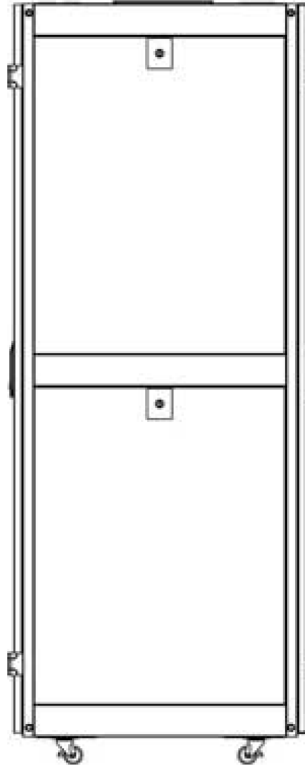

Product Specifications

Feature	Values
Number of rack units (RU)	29
Model	Server Rack
Width	600 mm
Depth	1200 mm
Height	1422 mm
Colour	Black
Number of doors	2
With front door	Yes
Front door material	Steel
Front door locking system	Two-point
With rear door	Yes

Additional specifications

Features	Values
Material	SPCC Cold Rolled Steel
19" Rails	2.0 mm thick
Top bar	1.5 mm thick
Door, top panel and side frame	1.2 mm thick
Other	1.0 mm thick
Front door	2 Point Locking system
Rear door	3 Point Locking system
Side panels lock	Lockable Slam latch
Jacking feet additional height	20-80 mm
Castors additional height	70 mm

excel
without compromise.

Exploded view

Environ SR600 29U Rack 600x1200mm W/Vented (F) D/Vented (R) B/Panels No/Mgmt Black

Item Code: 544-29612-WDBN-BK

Product drawings

Front

Side

Rear

Roof

Base

Overall Dimensions

Heights

29U = 1422 mm High

42U = 2000 mm High

47U = 2223 mm High

the casters add 72 mm to the height