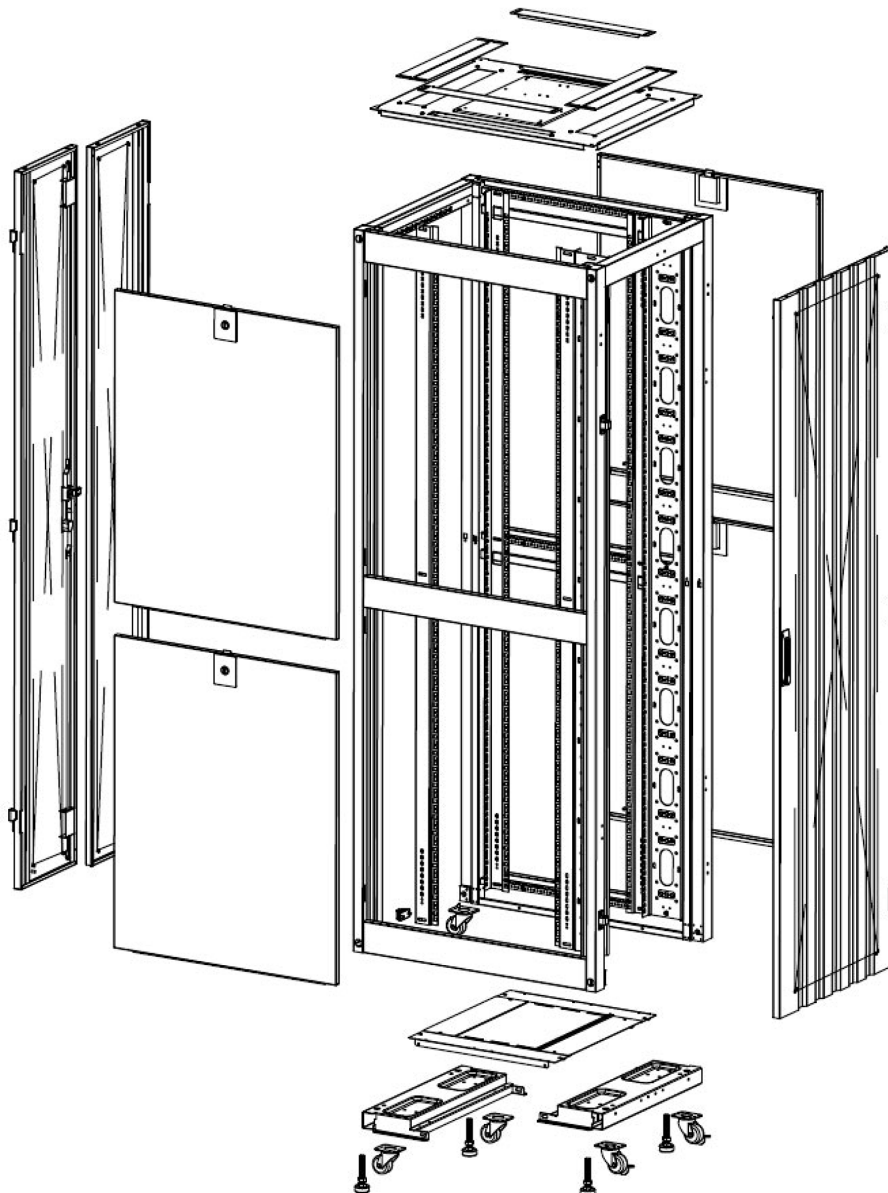

Environ SR600 29U Rack 600x1200mm W/Vented (F)
D/Vented (R) B/Panels No/Mgmt Black

Item Code: 544-29612-WDBN-BK

excel
without compromise.

Exploded view