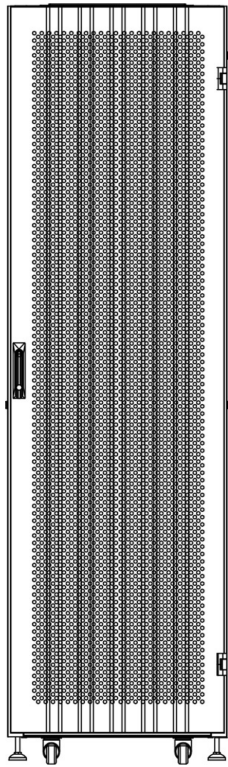

Product Specifications

Feature	Values
Number of rack units (RU)	29
Model	Server Rack
Width	600 mm
Depth	1200 mm
Height	1422 mm
Colour	Black
Number of doors	2
With front door	Yes
Front door material	Steel
Front door locking system	Two-point
With rear door	Yes

excel
without compromise.

Exploded view

Environ SR600 29U Rack 600x1200mm W/Vented (F) D/Vented (R) B/Panels No/Mgmt Black

Item Code: 544-29612-WDBN-BK

Product drawings

Front

Side

Rear

Roof

Base

Overall Dimensions

Heights

29U = 1422 mm High

42U = 2000 mm High

47U = 2223 mm High

the casters add 72 mm to the height