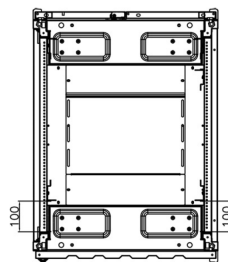

Product Specifications

Feature	Values
Number of rack units (RU)	29
Model	Server Rack
Width	600 mm
Depth	1200 mm
Height	1422 mm
Colour	Black
Number of doors	2
With front door	Yes
Front door material	Steel
Front door locking system	Two-point
With rear door	Yes

Standards

Standard	Detail
ANSI/EIA-310-E	Electronic Industries Association standard for horizontal spacing, vertical hole spacing, rack opening and front panel width
BS EN 60297-3-100:2009	Mechanical structures for electronic equipment. Dimensions of mechanical structures of the 482,6 mm (19 in) series. Basic dimensions of front panels, subracks, chassis, racks and cabinets
DIN 41494 Part 1 & 7	Panel Mounting Racks For Electronics Equipments; Racks And Panels, Dimensions; Dimensions of cabinets and suites of racks

excel
without compromise.

Exploded view

Environ SR600 29U Rack 600x1200mm W/Vented (F) D/Vented (R) B/Panels No/Mgmt Black

Item Code: 544-29612-WDBN-BK

Product drawings

Front

Side

Rear

Roof

Base

Overall Dimensions

Heights

29U = 1422 mm High

42U = 2000 mm High

47U = 2223 mm High

the casters add 72 mm to the height