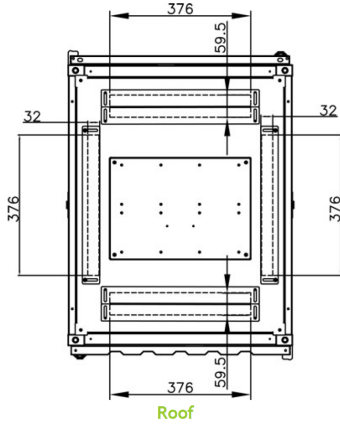

Product Specifications

Feature	Values
Number of rack units (RU)	29
Model	Server Rack
Width	600 mm
Depth	1200 mm
Height	1422 mm
Colour	Black
Number of doors	2
With front door	Yes
Front door material	Steel
Front door locking system	Two-point
With rear door	Yes

Standards

Standard	Detail
ANSI/EIA-310-E	Electronic Industries Association standard for horizontal spacing, vertical hole spacing, rack opening and front panel width
BS EN 60297-3-100:2009	Mechanical structures for electronic equipment. Dimensions of mechanical structures of the 482,6 mm (19 in) series. Basic dimensions of front panels, subracks, chassis, racks and cabinets
DIN 41494 Part 1 & 7	Panel Mounting Racks For Electronics Equipments; Racks And Panels, Dimensions; Dimensions of cabinets and suites of racks

Roof

Base

Overall Dimensions

Heights

29U = 1422 mm High

42U = 2000 mm High

47U = 2223 mm High

the casters add 72 mm to the height